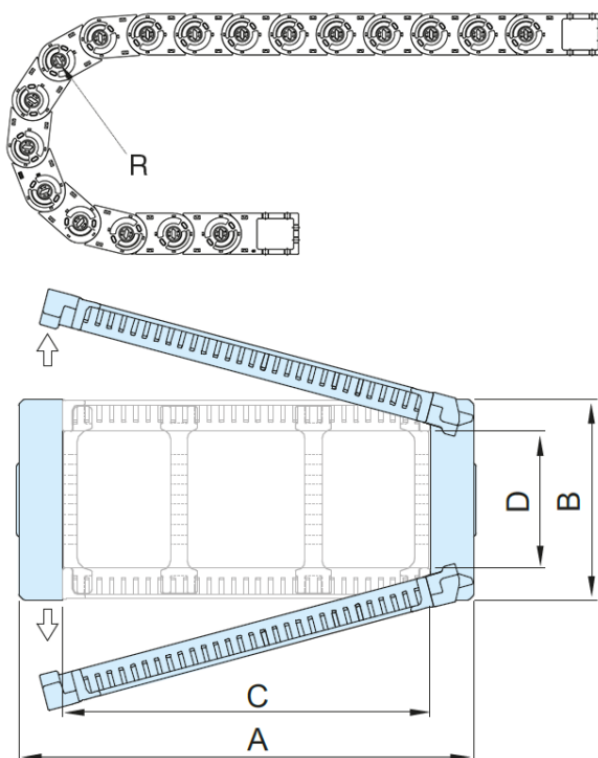

Article number: 18ST044N125R070

Description: ST Shift cable chain, ST044N.125 Radius 70- Hoved nr. (1LK)  
Type ST044N.125.R70

## Measures

A = 146

B = 38

C = 125

D = 26

I = 44

R = 070